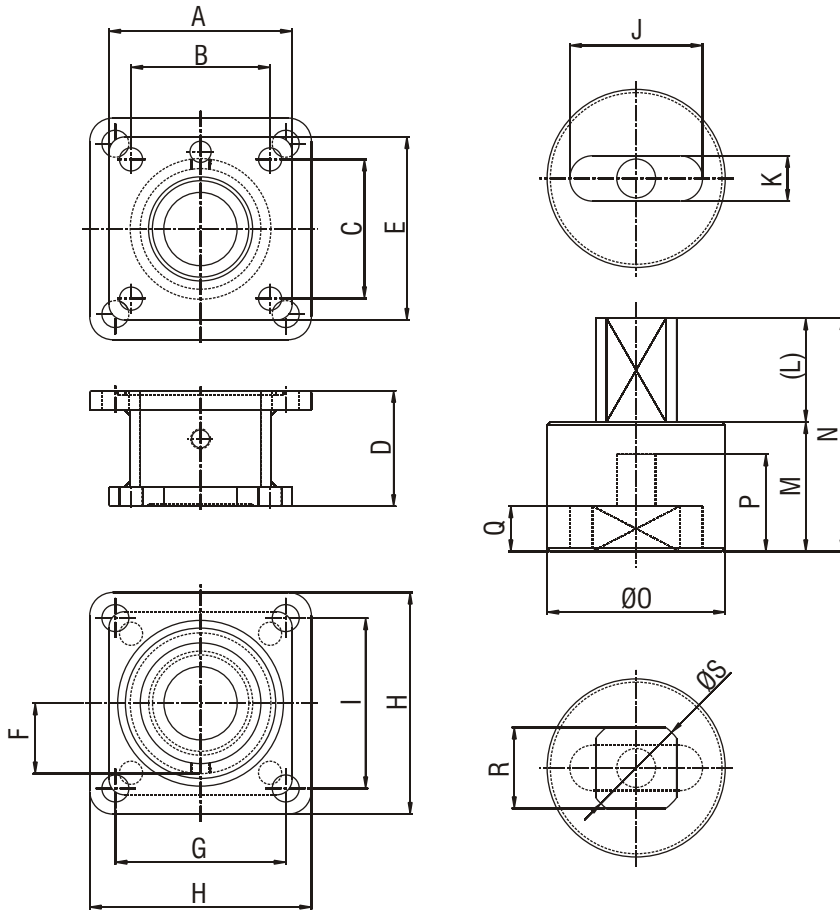

DelVal[®] Series 84 Mounting Kits

Engineered Brackets and Coupling

DelTech Controls is pleased to introduce an engineered, close-mounting bracket and coupling system for automating the DelVal Series F (Floating) and Series DC / DS (Threaded) Ball Valves and other manufacturers' ball valves. All brackets and couplings are supplied in a kit consisting of a bracket, coupling, o-rings and mounting hardware. Brackets have a three-coat, offshore protective coating system consisting of a zinc base coat applied to the sandblasted bracket. It is then prepared with a special tie coat and finished and protected with a light gray polyurethane top coat.

Floating Ball Valve

Threaded Ball Valve

Engineering

FLOATING BALL VALVE

Dimensions (Inches)					
Bracket No.	84F10112	84F10312	84F10422	84F60322	84F60423
A	1.96	2.75	3.74	3.74	4.13
B	1.18	1.96	2.83	2.83	3
C	3.34	4.25	2.83	2.83	3
D	1.57	2.36	2.36	2.36	2.36
E	4.13	5.1	3.74	3.74	4.13
F	1.57	2.12	1.57	1.57	1.57
G	3.5	3.5	3.47	3.47	4.59
H	4.6	4.6	4.52	4.52	6.49
I	3.5	3.5	3.47	3.47	4.59
J	1.22	1.73	1.88	1.73	1.88
K	0.56	0.63	0.74	0.62	0.74
L	1.25	1.25	1.37	1.37	2.51
M	1.01	1.57	1.81	1.81	1.81
N	2.27	2.83	3.16	3.18	4.33
O	2.12	2.16	2.28	2.16	2.36
P	0.866	1.18	1.53	1.37	1.53
Q	0.5	0.62	0.98	0.82	0.98
R	0.866	0.86	1.06	1.06	KEY (10)
S	1.11	1.11	1.37	1.37	1.81

PLATE- A

PLATE- B

THREADED BALL VALVE

Dimensions (Inches)									
Bracket no.	a	b	c	d	e	f	g	h	i
84B20001	0.25	3.77	0.66	1.36/2.12	0.25	0.25	0.25	3.77	0.59

Sizing

Type	Threaded Ball Valves		Floating Ball Valves									
	2,000 PSI		#150	#150	#150	#150	#600	#600	#600	#600	#900	#900
Valve Class	2,000 PSI		#150	#150	#150	#150	#600	#600	#600	#600	#900	#900
Valve Bore	1"	1.5"	1.5"	2"	3"	4"	1.5"	2"	3"	4"	1.5"	2"
DelTorq Rack & Pinion Actuator	65 SR12	75 SR12	100 SR12	115 SR12	125 SR12	150 SR12	115 SR12	125 SR12	150 SR12	200 SR12	125 SR12	125 SR12
Bracket Part Number	84B20001	84B20001	84F10112	84F10112	84F10312	84F10422	84F10112	84F10112	84F60322	84F60423	84F10112	84F10112